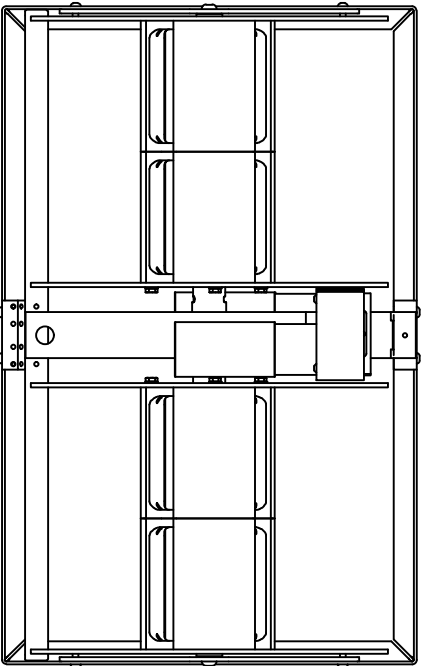

6022 Dual Reel

Depth
18 in

Width
28 9/16 in

Height
16 3/4 in