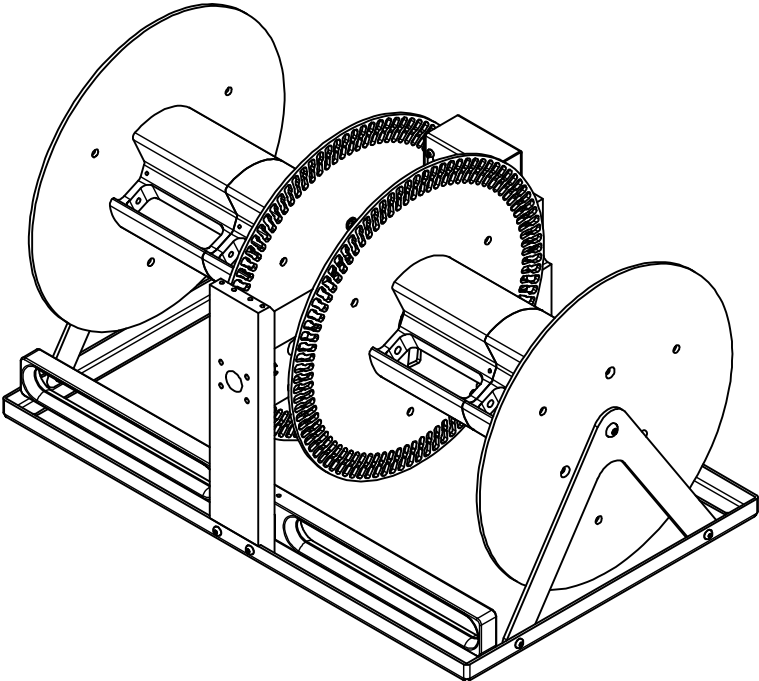

6022 Dual Reel

Depth
18 in

Width
28 9/16 in

Height
16 3/4 in