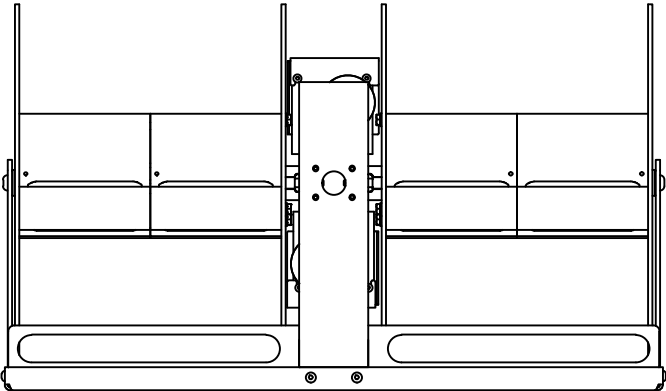

6022 Dual Reel

Depth
18 in

Width
28 9/16 in

Height
16 3/4 in