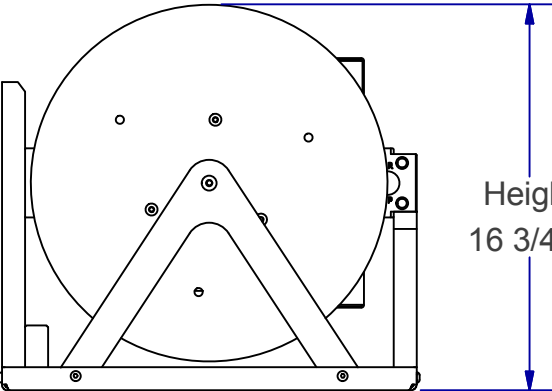

6022 Dual Reel

Depth
18 in

Width
28 9/16 in

Height
16 3/4 in