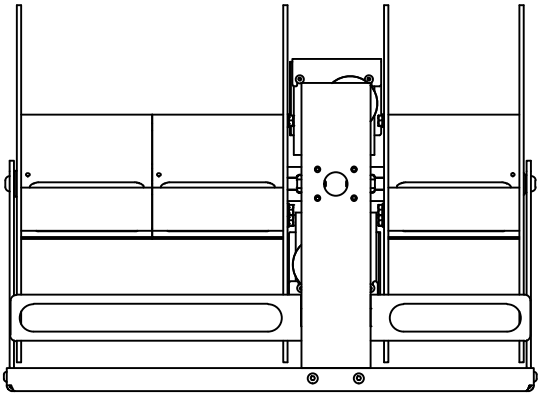

# 6021 Dual Reel

Depth  
18 in

Width  
22 7/8 in

Height  
16 3/4 in