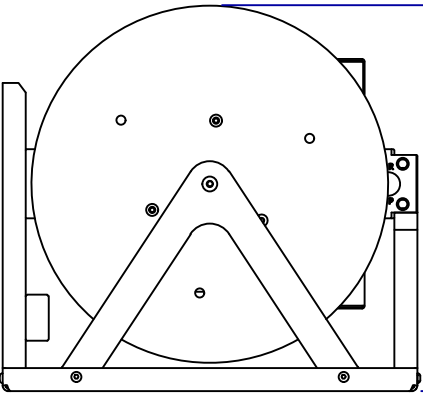

# 6021 Dual Reel

Depth  
18 in

Width  
22 7/8 in

Height  
16 3/4 in