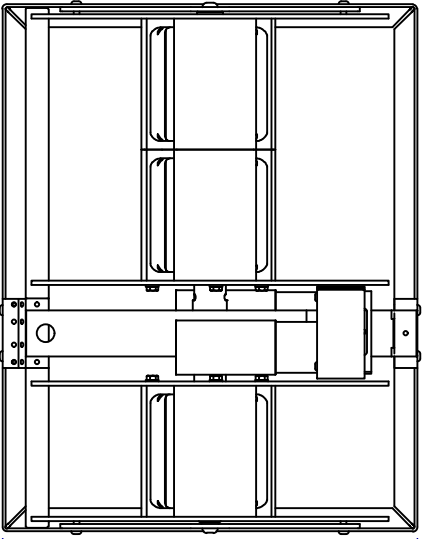

# 6021 Dual Reel

Depth  
18 in

Width  
22 7/8 in

Height  
16 3/4 in