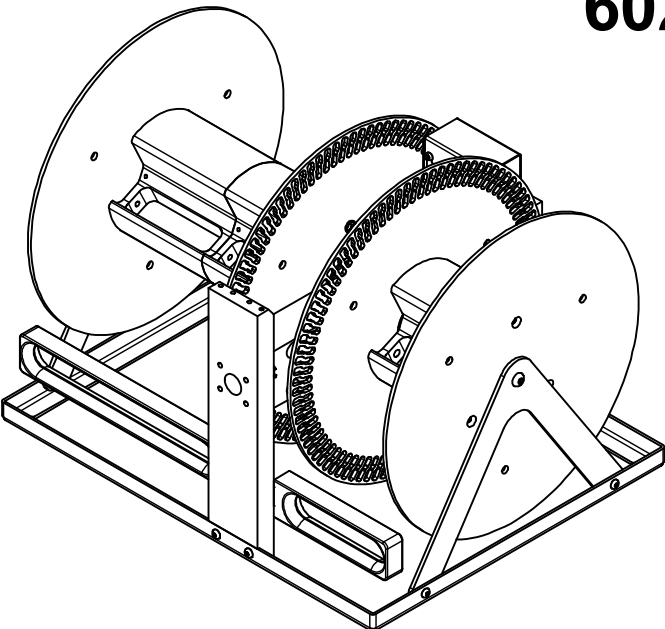

# 6021 Dual Reel

Depth  
18 in

Width  
22 7/8 in

Height  
16 3/4 in