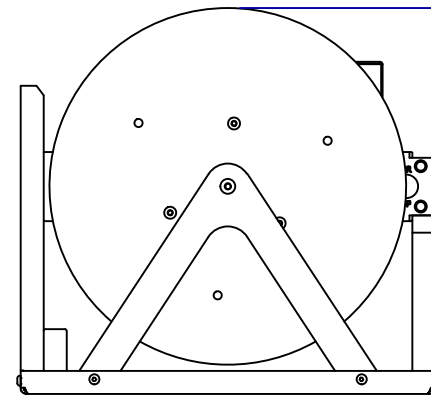

6020 Single Reel

Depth
18 in

Width
17 1/4 in

Height
16 3/4 in