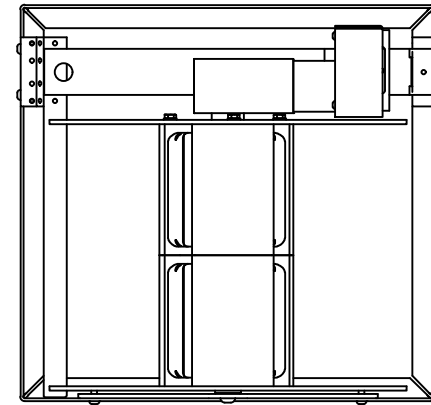

6020 Single Reel

Depth
18 in

Width
17 1/4 in

Height
16 3/4 in