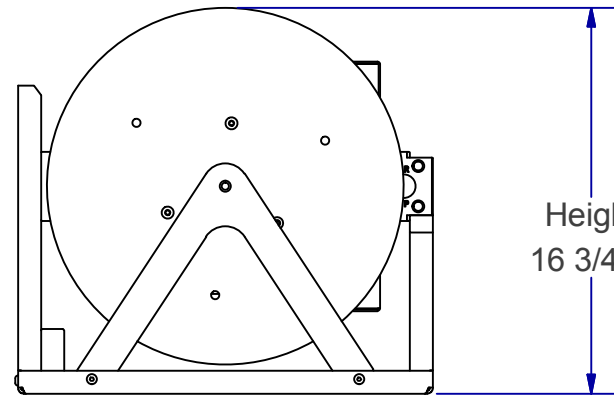

6011 Dual Reel

Depth
18 in

Width
17 1/4 in

Height
16 3/4 in