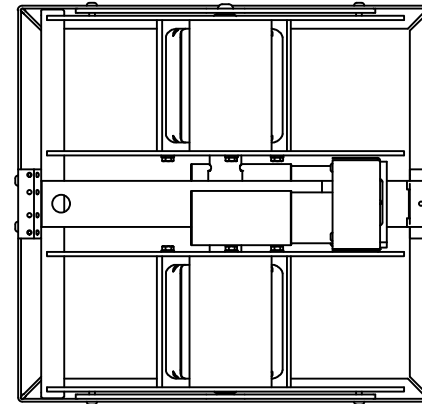

6011 Dual Reel

Depth
18 in

Width
17 1/4 in

Height
16 3/4 in